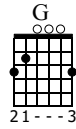

Jingle Bells

Standard tuning

$\text{♩} = 50$

S-Gt

mf

T
A
B

T
A
B

T
A
B