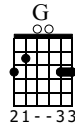

Jingle Bells

Standard tuning

$\text{♩} = 50$

S-Gt

mf

T
A
B

T
A
B

T
A
B