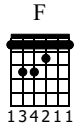

Jingle Bells

Standard tuning

$\text{♩} = 50$

S-Gt

mf

T
A
B

T
A
B

T
A
B