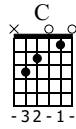

Jingle Bells

Standard tuning

$\text{♩} = 50$

S-Gt

mf

T
A
B

T
A
B

T
A
B