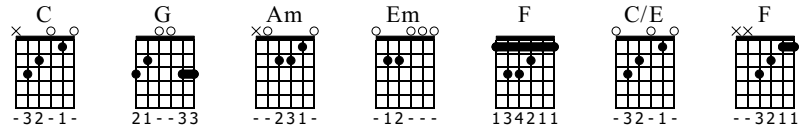

CANON IN D by Pachelbel

Edit by Minh Anh Guitarist

Standard tuning

Moderate $\text{♩} = 70$

S-Gt

1 C G Am Em F C

f
let ring throughout

7 F G G Am

TAB

0	0	0	0	1	0	0	0	3	1	0	0	0	2	1	2
3				3				3				3	0		

28

Em F C F

TAB

3	5	0	0	1	2	1	2	0	0	1	0	2	3	1	3
0				3				3				3			

32

G C G Am